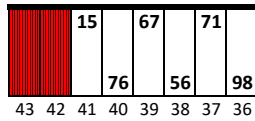

### Stall Color Key:

 = Eliminated Pit Boxes; not in play & do not count towards driving through more than three pit boxes

 = Vacant Pit Boxes; they will count towards driving through more than three pit boxes