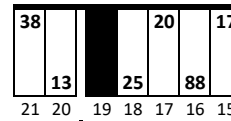

### Stall Color Key:

 = Eliminated Pit Boxes; not in play & do not count towards driving through more than three pit boxes

 = Vacant Pit Boxes; they will count towards driving through more than three pit boxes