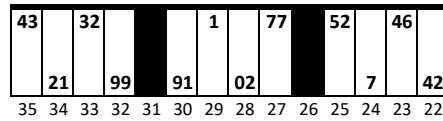

### Stall Color Key:

 = Eliminated Pit Boxes; not in play & do not count towards driving through more than three pit boxes

 = Vacant Pit Boxes; they will count towards driving through more than three pit boxes