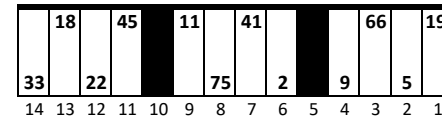

### Stall Color Key:

 = Eliminated Pit Boxes; not in play & do not count towards driving through more than three pit boxes

 = Vacant Pit Boxes; they will count towards driving through more than three pit boxes