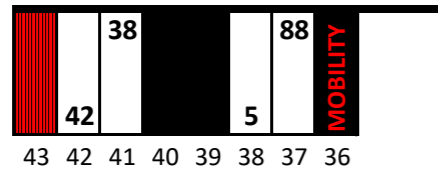

Darlington Raceway

Date: 5/10/2024

Time: 7:30 PM

L/S: 6106

R/S: 6130

Stall Color Key:

= Vacant Pit Boxes; they will count towards driving through more than three pit boxes

= Eliminated Pit Boxes; they will not count towards driving through more than three pit boxes